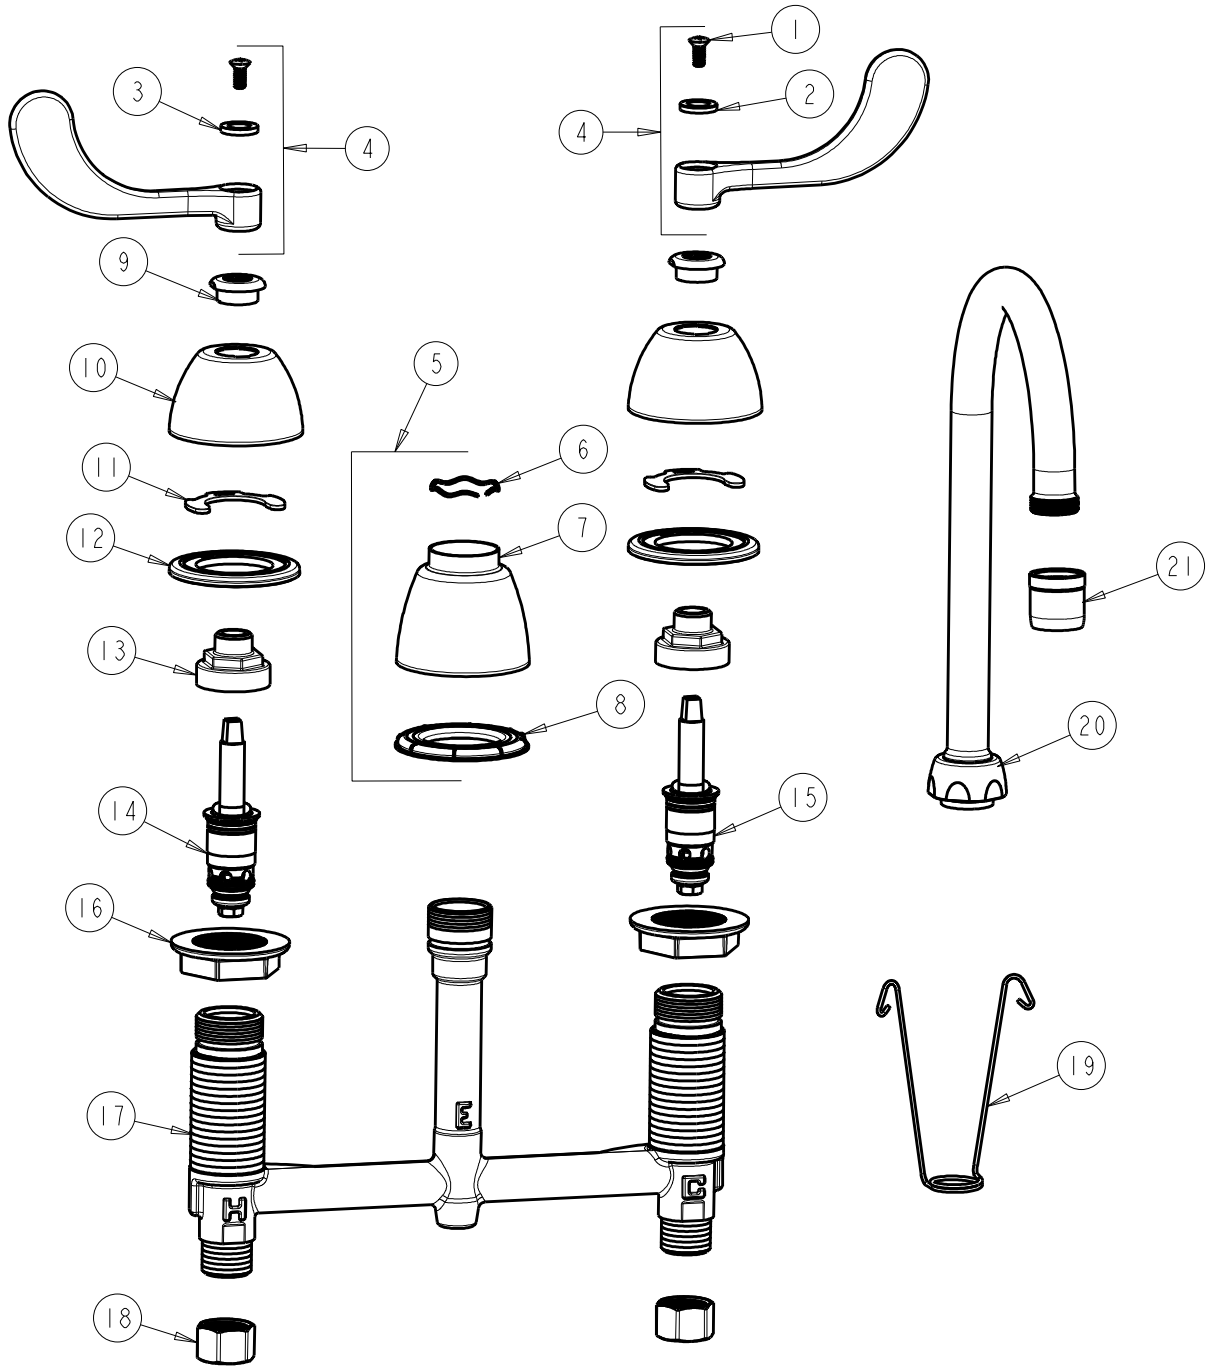

CHICAGO FAUCETS
a Geberit company

2100 South Clearwater Drive
Des Plaines, IL 60018
Phone: 847-803-5000
Fax: 847-803-5454
www.chicagofaucets.com

REPAIR PARTS

FITTING NO.

786-E29ABCP

SUBMITTED MODEL NO.

ITEM NO.

FOR TECHNICAL ASSISTANCE
1-800-TEC-TRUE (1-800-832-8783)

BY: SID DATE: 10-30-08
CHK: REV: 04-25-12

ITEM	PART NO.	DESCRIPTION	ITEM	PART NO.	DESCRIPTION
1	420-010JKRCF	SCREW, 10-32 UNC PH 1/2	12	888-026JKNF	WASHER, SEALING
2	633-123JKNF	INDEX BUTTON (BLUE)	13	274-014JKRBF	NUT, CAP
3	633-023JKNF	INDEX BUTTON (RED)	14	377-XTLHJKABNF	LH QUATURN CARTRIDGE
4	317-PRJKCP	HANDLE, 4" WRISTBLADE (PAIR)	15	377-XTRHJKABNF	RH QUATURN CARTRIDGE
5	785-400JKCP	SPOUT ESCUTCHEON KIT	16	250-004JKNF	LOCKNUT
6	50-038JKNF	WAVE WASHER	17	---	BODY, VALVE
7	785-400JKCP	ESCUTCHEON, SPOUT BASE	18	49-005JKRBF	COUPLING NUT
8	888-027JKNF	SPOUT ESCUTCHEON WASHER	19	200-008JKNF	HANGER
9	422-113JKCP	ESCUTCHEON NUT	20	GN2AJKCP	SPOUT
10	250-082JKCP	ESCUTCHEON	21	E29JKCP	LAM-A-FLO OUTLET
11	200-009JKNF	CLIP, RETAIN			